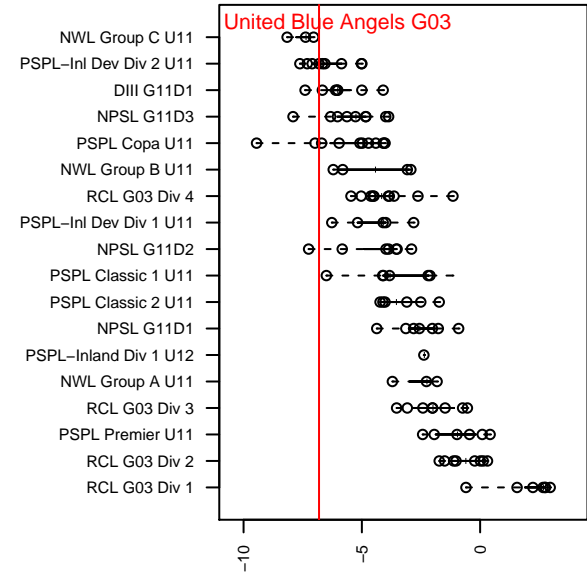

Venues played:
 2014 Sky River GU11
 2014 PSPL-Inland Dev Div 2 U11
 2014 Spr PSPL-Inland Div 3 U11

CB United Blue Angels G03
 Dots are actual minus expected GF (blue circles) and GA (red triangles).
 Blue line is smoothed change in attack strength. Red is smoothed change in defense strength.

**attack and defense variance (black dot)
relative to other teams
and top 10 in region**

**attack and defense rating
relative to others at age
and all opponents in last 13 months**

Performance relative to 13 month average